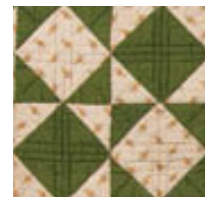

International
Quilt Museum
UNIVERSITY OF NEBRASKA-LINCOLN

FIND
THE

Quilt Blocks

SUNFLOWER

SIGNATURE

SHOO FLY

PINWHEEL

OHIO STAR

NINE PATCH

BARS

BEARS PAW

CRAZY

DRESDEN PLATE

FAN

H C T A P E N I N C B M E T W
 R G J S O H I O S T A R S Q A
 L B W Q U F R S Q U T F E P P
 I F E Y I N N M R R T V E C S
 M W E T C Q F C N A K K G Y R
 M Q K B A L K L M C B C G Q A
 R E D D A L S B O C A J N L E
 N S D L G X P L E W W T I O B
 A H V U E C B N X X E T Y G Z
 F O K J O E X P E V F R L C D
 W O U M Z F H A F D R L F A F
 J F K I Y U P W W I S T S B A
 O L N R A T S E N O L E A I N
 Y Y Z A R C L I I I O S R N O
 S I G N A T U R E B P S O D D

FLYING GEESE

JACOBS LADDER

LOG CABIN

LONESTAR

BARS
BEARS PAW
CRAZY
DRESDEN PLATE
FAN

FLYING GEESE
JACOBS LADDER
LOG CABIN
LONESTAR
NINE PATCH

OHIO STAR
PINWHEEL
SHOO FLY
SIGNATURE
SUNFLOWER